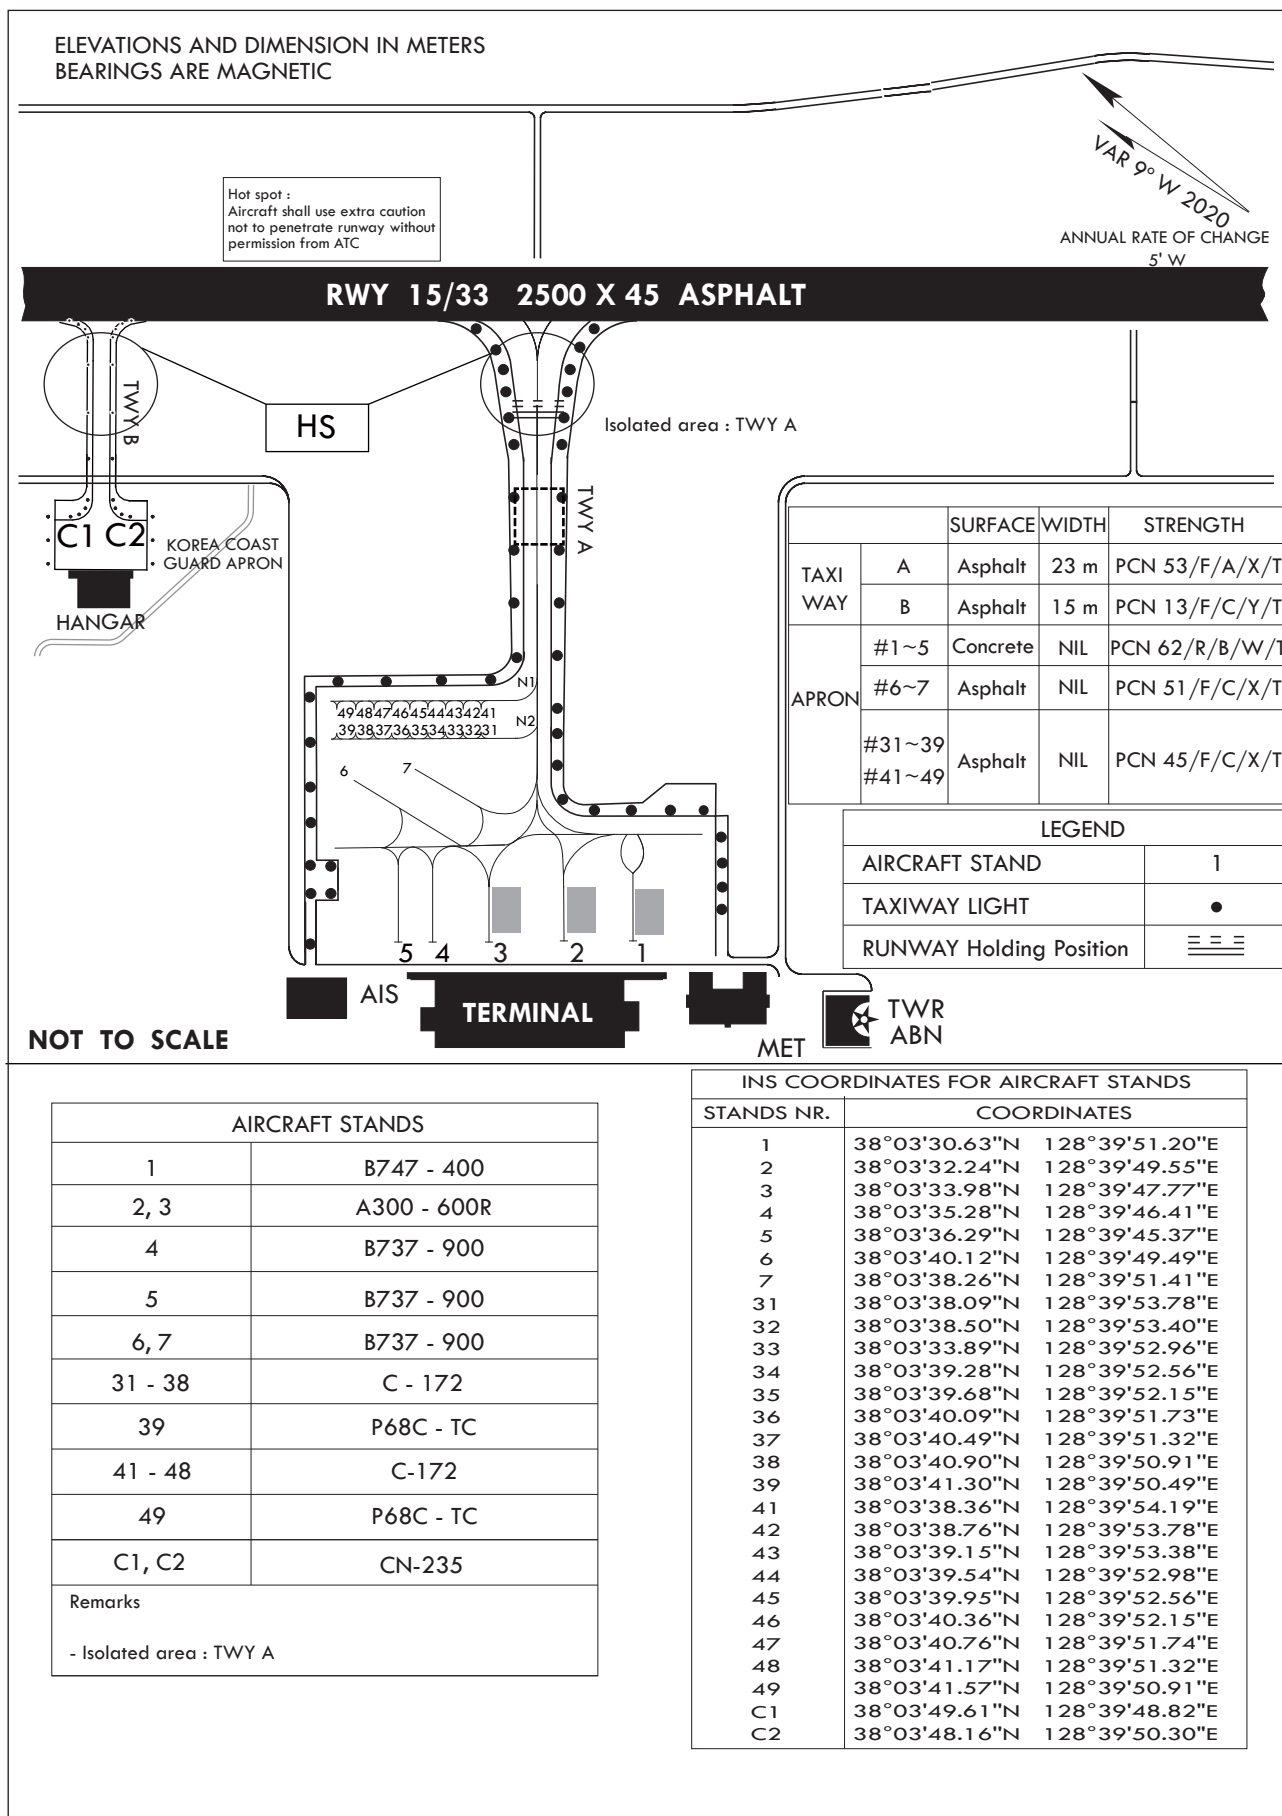

AIRCRAFT PARKING/  
DOCKING CHART - ICAO

APRON ELEV  
73.4 m

TWR 118.85  
GND 123.15

YANGYANG/Yangyang INTL

Change : Information of MAG VAR and annual rate of change(2015 → 2020 and 4' W → 5' W).